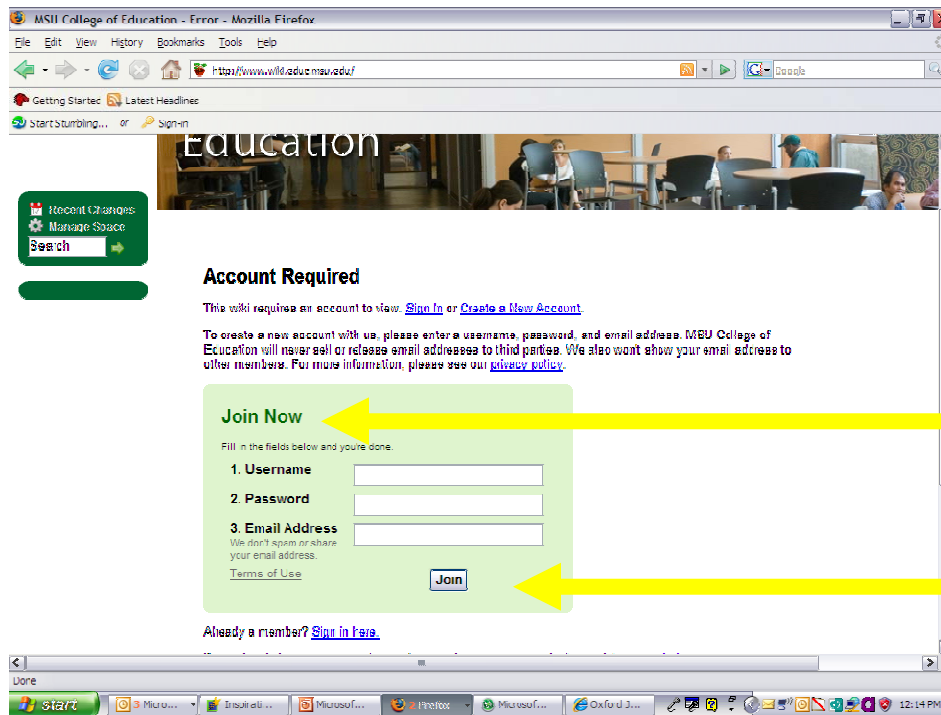

Joining the wikispace – go to [www.wiki.educ.msu.edu/](http://www.wiki.educ.msu.edu/), type in a “Username” & “Password” (your choice), and your email address. Then “click” the “Join” button. **Note:** You will automatically be taken to the web page noted in “Step 2.”